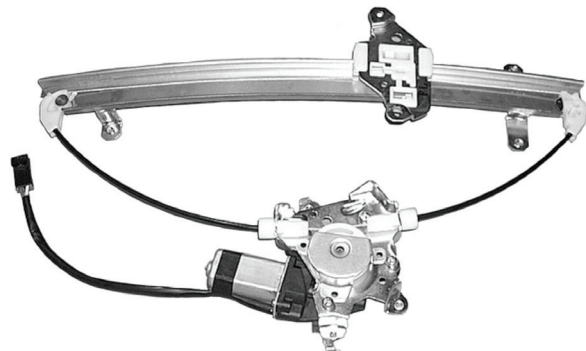

To learn more, ask your ACDelco distributor.