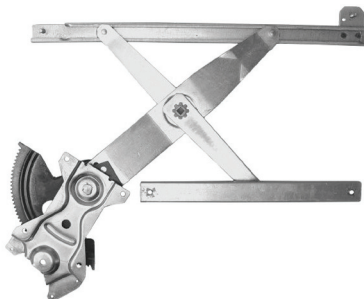

ACDelco also offers:

- Window Lift Motors
- Motor / Regulator Assemblies
- Gear Kits
- Power window switches
- Door lock actuators